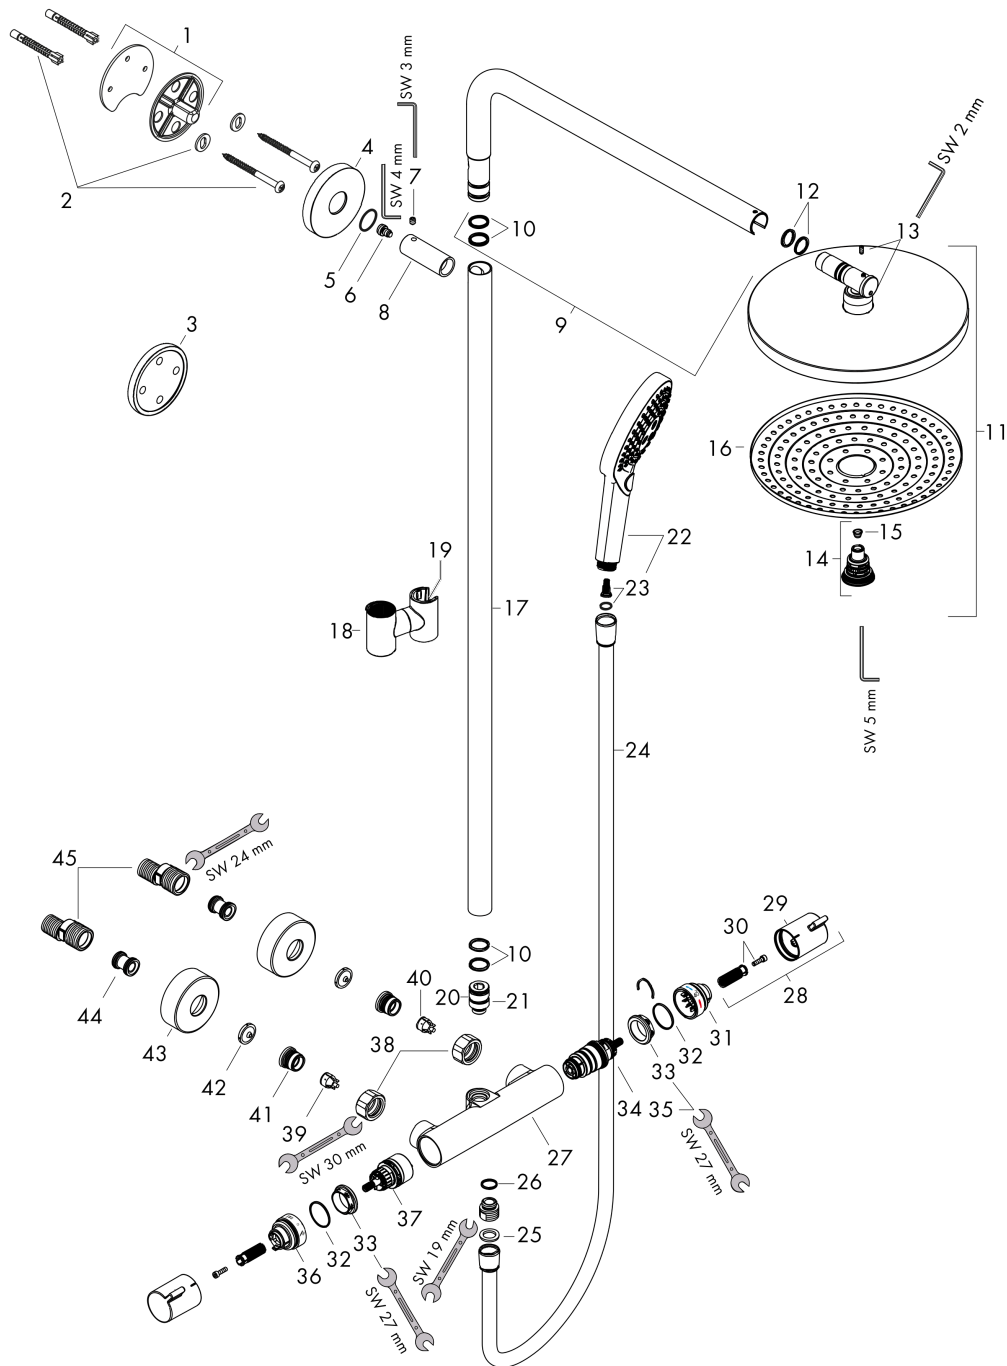

Raindance Select S
Showerpipe 240 2jet with thermostat
Finish: **Chrome** Article Number: **27129000**

Exploded Drawing

Year of production: >12/20

Raindance Select S
Showerpipe 240 2jet with thermostat
Finish: **Chrome** Article Number: **27129000**

Spare part list

Year of production: >12/20

Pos.	Description	Article Number	PC	PU
1	wall flange	95688000	8	1
2	mounting set	96179000	4	1
3	tile-matching-disk 7 mm	95239000	5	1
4	escutcheon Ø 60 mm	95692000	6	1
5	O-ring 20x2,5	92602000	2	1
6	screw	92137000	2	1
7	hollow set screw M6x5	98447000	1	1
8	sleeve	92166000	9	1
9	shower arm	98493000	18	1
10	O-ring 17x2,5	98387000	1	1
11	head shower Ø 240 mm	98376000	21	1
12	O-ring 17x2	98199000	1	1
13	hollow set screw M4x10	97667000	1	1
14	selector assy	98343000	12	1
15	filter	97735000	1	1
16	spray body	92291000	16	1
17	pipe 930 mm / Ø 25 mm	98496000	16	1
18	support, assy	95480000	12	1
19	hollow set screw M5x10	97672000	1	1
20	connecting thread	92861000	8	1
21	O-ring 12x2,25	98382000	1	1
22	handshower	26530000	98	1
23	filter insert	97708000	2	1
24	shower hose Isiflex'B 1,60 m	28276000	98	1
25	seal	98058000	1	1
26	O-ring 14x2	98129000	1	1
27	Thermostat	92850000	19	1
28	handle	95836000	8	1
29	pushbutton	92848000	2	1
30	handle fixing set	95843000	3	1
31	safety set	95839000	6	1
32	nut	98913000	6	1
33	O-ring 26x1,5	98390000	1	1
34	thermostat cartridge	98282000	14	1
35	cartridge for exchanged connections	92373000	18	1
36	stop ring for flow control	95927000	8	1
37	shut off unit with selector	98283000	12	1
38	set of nuts	96157000	8	1
39	non return valve (pressure-resistant up to 2 MPa)	93136000	8	1
40	non return valve	96737000	8	1
41	O-ring 17x1,5	98137000	1	1