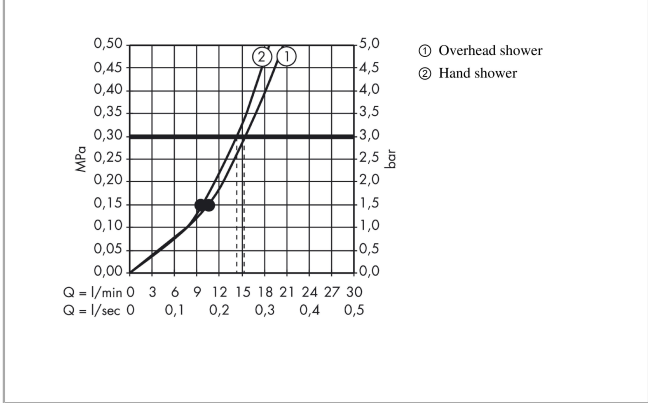

Raindance Select S
Showerpipe 240 2jet with thermostat
 Finish: **Chrome** Article Number: **27129000**

Description

product features

- consists of: overhead shower, hand shower, shower thermostat, shower hose, slider, shower bar
- overhead shower Raindance Select S 240 2jet
- shower head size overhead shower: 240 mm
- spray type overhead shower: RainAir, Rain
- convenient spray selection via Select button
- spray disc surface: chrome
- spray type hand shower: RainAir, Rain, Whirl
- maximum flow rate for Showerpipe at 3 bar: 15 l/min
- minimum flow pressure: 1,5 bar
- max. operating pressure: 10 bar
- pipe can be shortened in height
- shower bar diameter: 25 mm
- height-adjustable hand shower holder
- shower arm length overhead shower: 398 mm
- swivel shower arm
- thermostat Ecostat Comfort
- safety stop at 40°C
- adjustable hot water limitation
- outlets controlled via turning handle
- suitable for continuous flow water heaters
- mounting type: exposed installation
- connection dimension DN15
- connection thread G ½
- centre distance 150 ± 12 mm
- intrinsically safe against backflow
- 2 functions

Technology

Certificates / Sustainability

Raindance Select S
Showerpipe 240 2jet with thermostat
 Finish: **Chrome** Article Number: **27129000**

Product image

Scale drawing

Flowchart

Raindance Select S
Showerpipe 240 2jet with thermostat
 Finish: **Chrome** Article Number: **27129000**