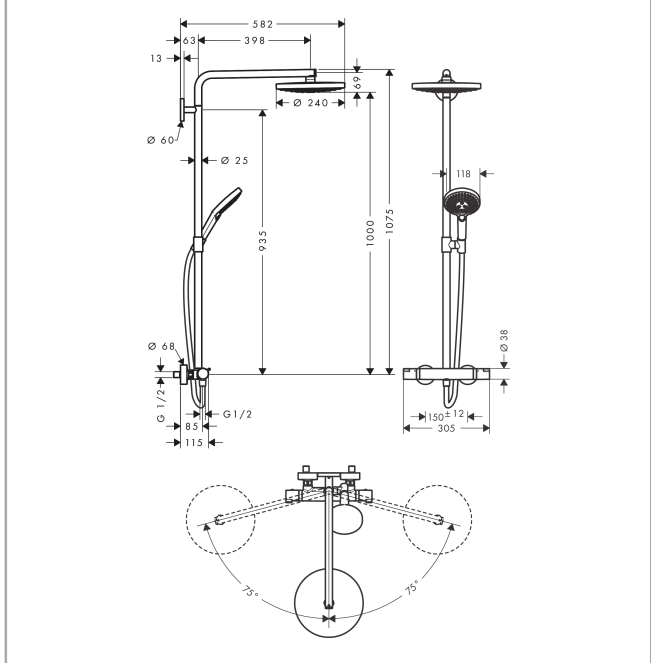

Scale drawing