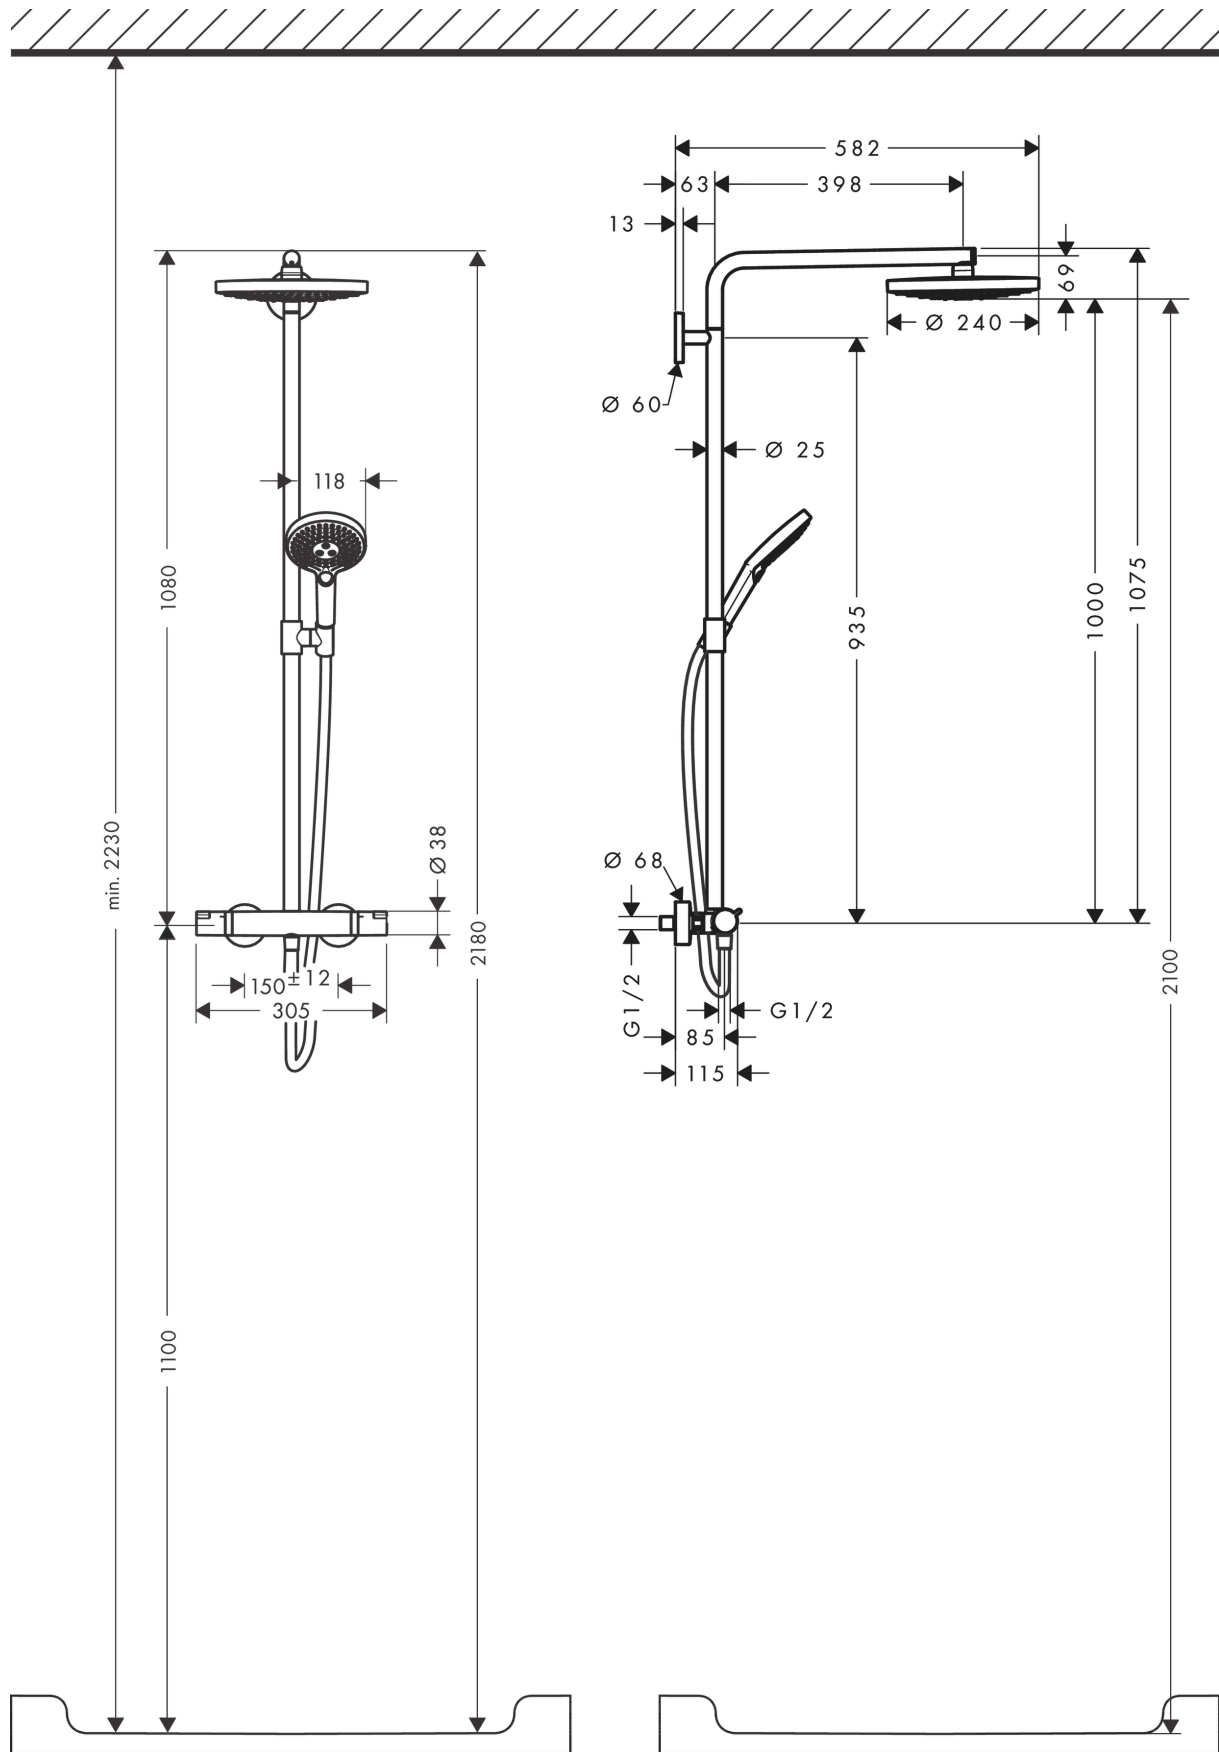

Raindance Select S
Showerpipe 240 2jet with thermostat
Finish: **Chrome** Article Number: **27129000**

Installation examples